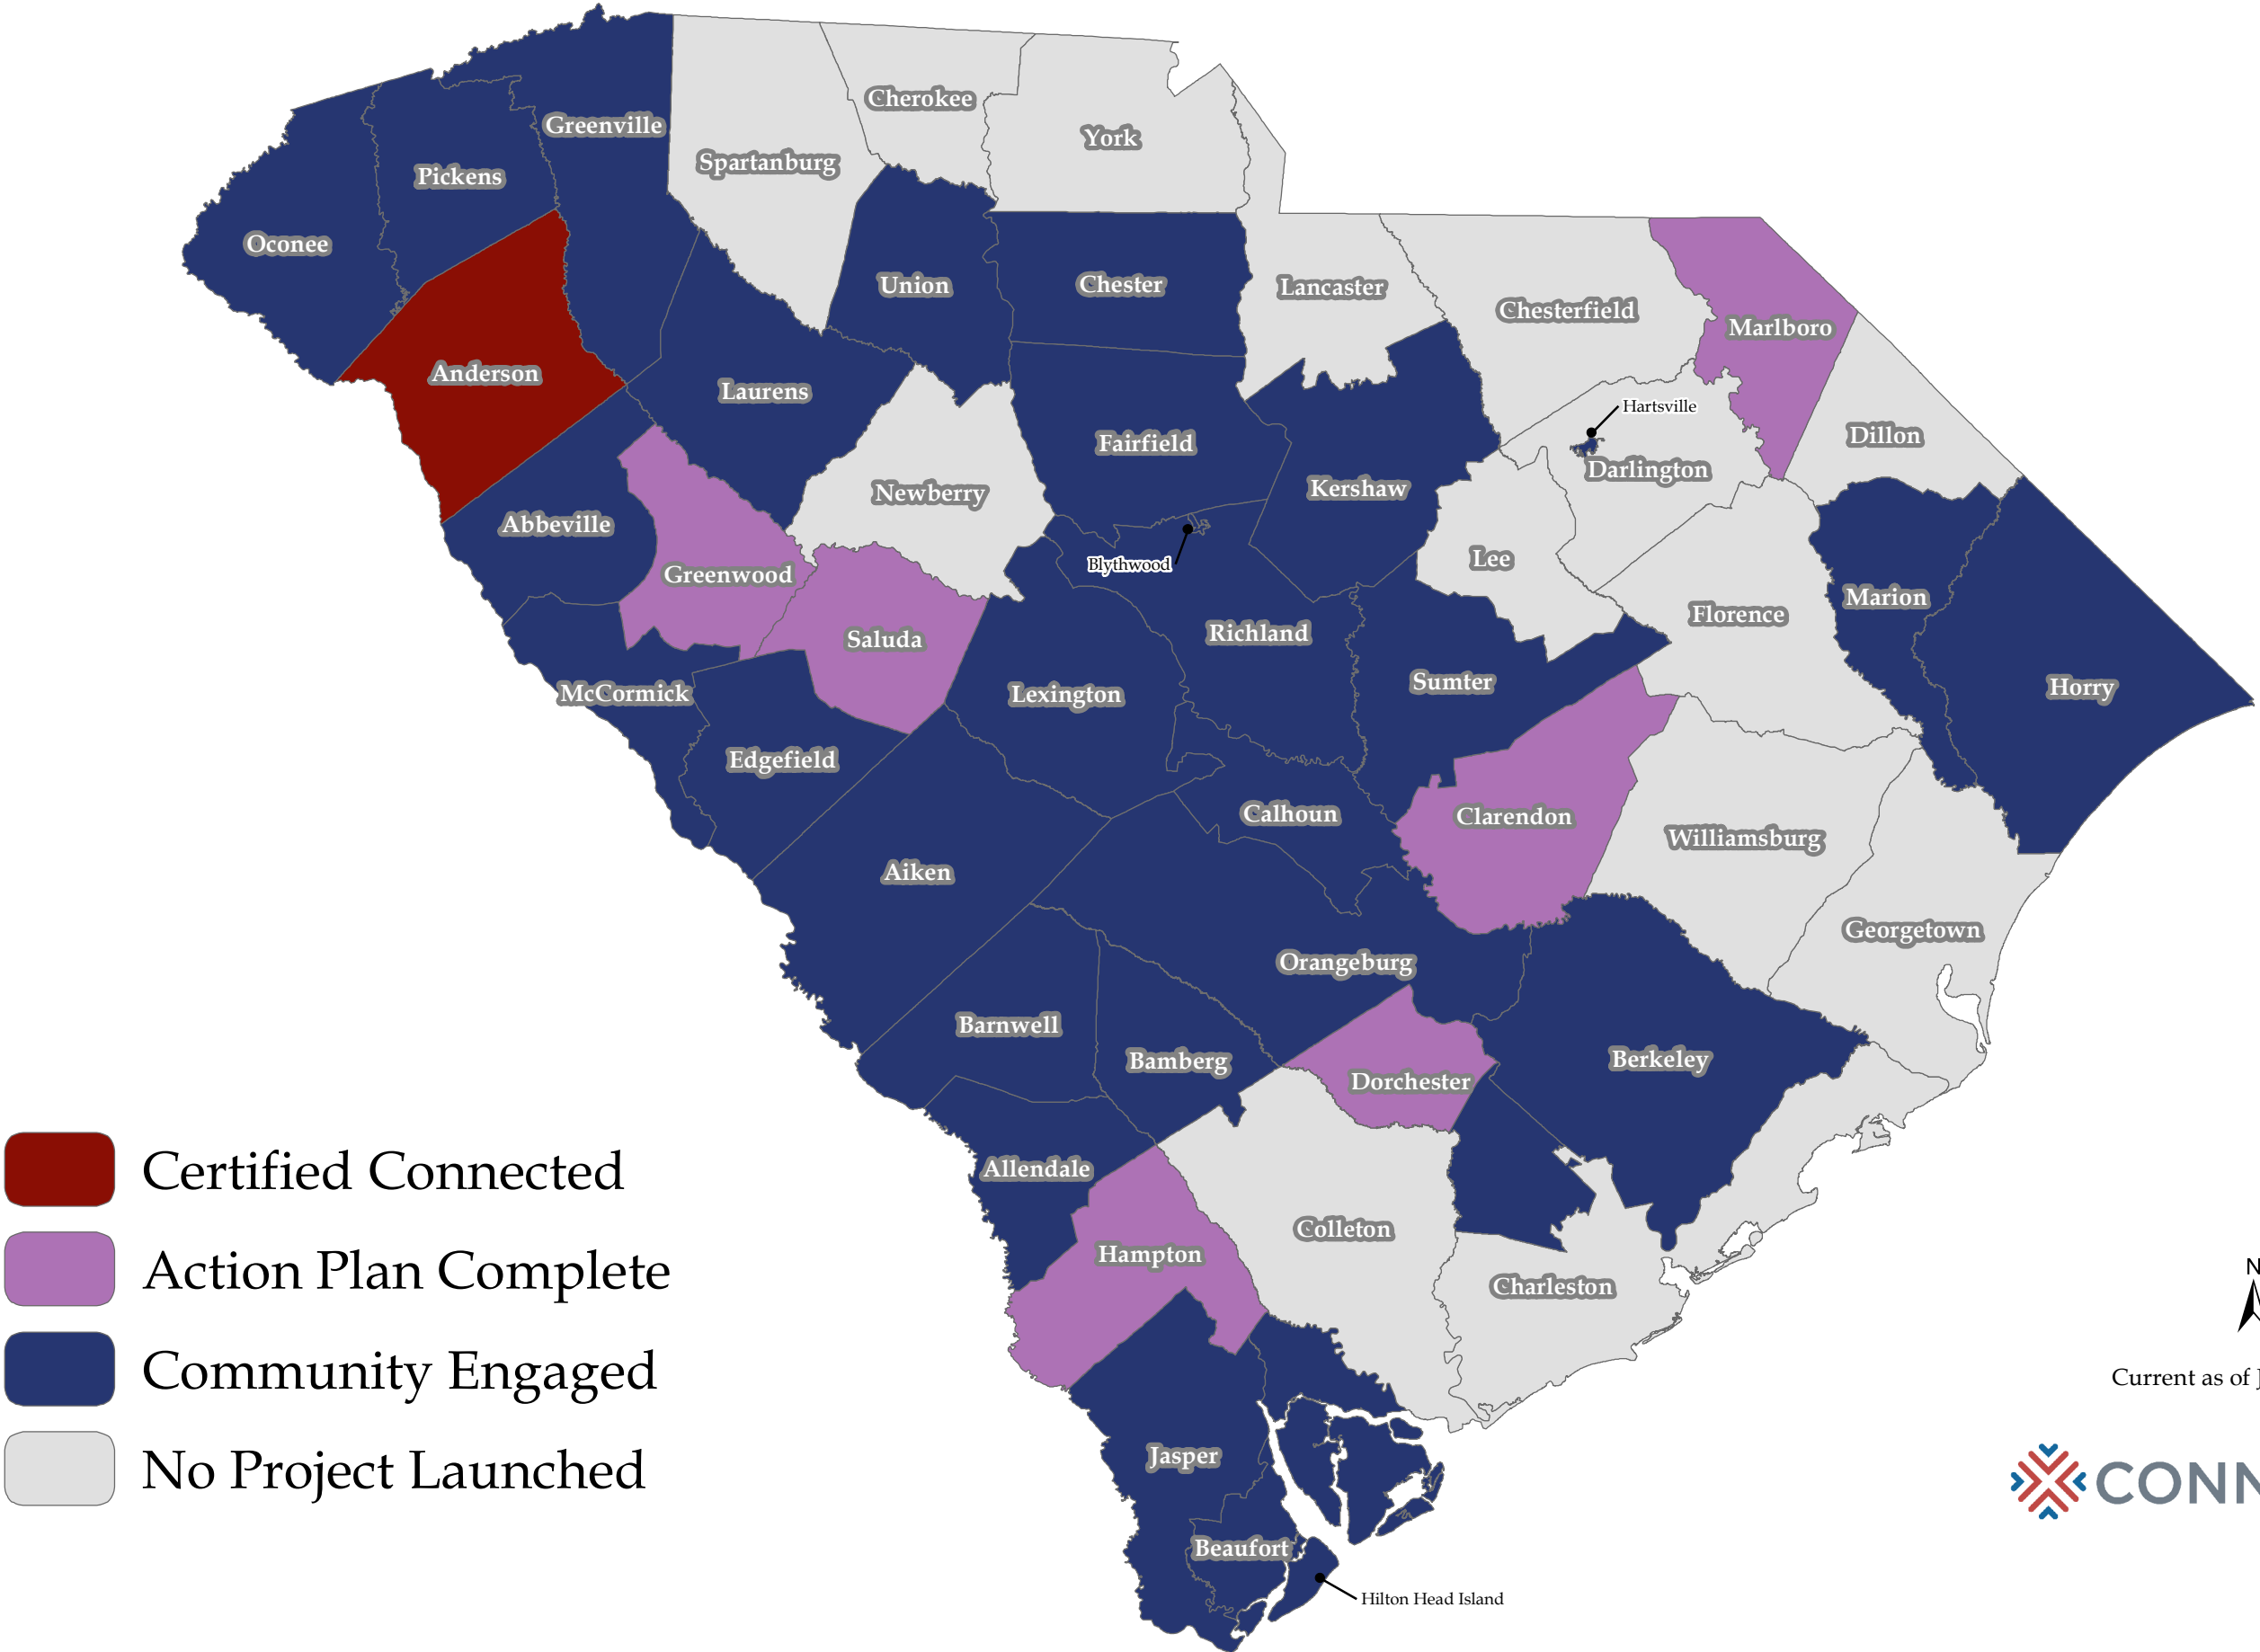

# Community Engagement Status

- Certified Connected
- Action Plan Complete
- Community Engaged
- No Project Launched

Current as of July 10, 2014